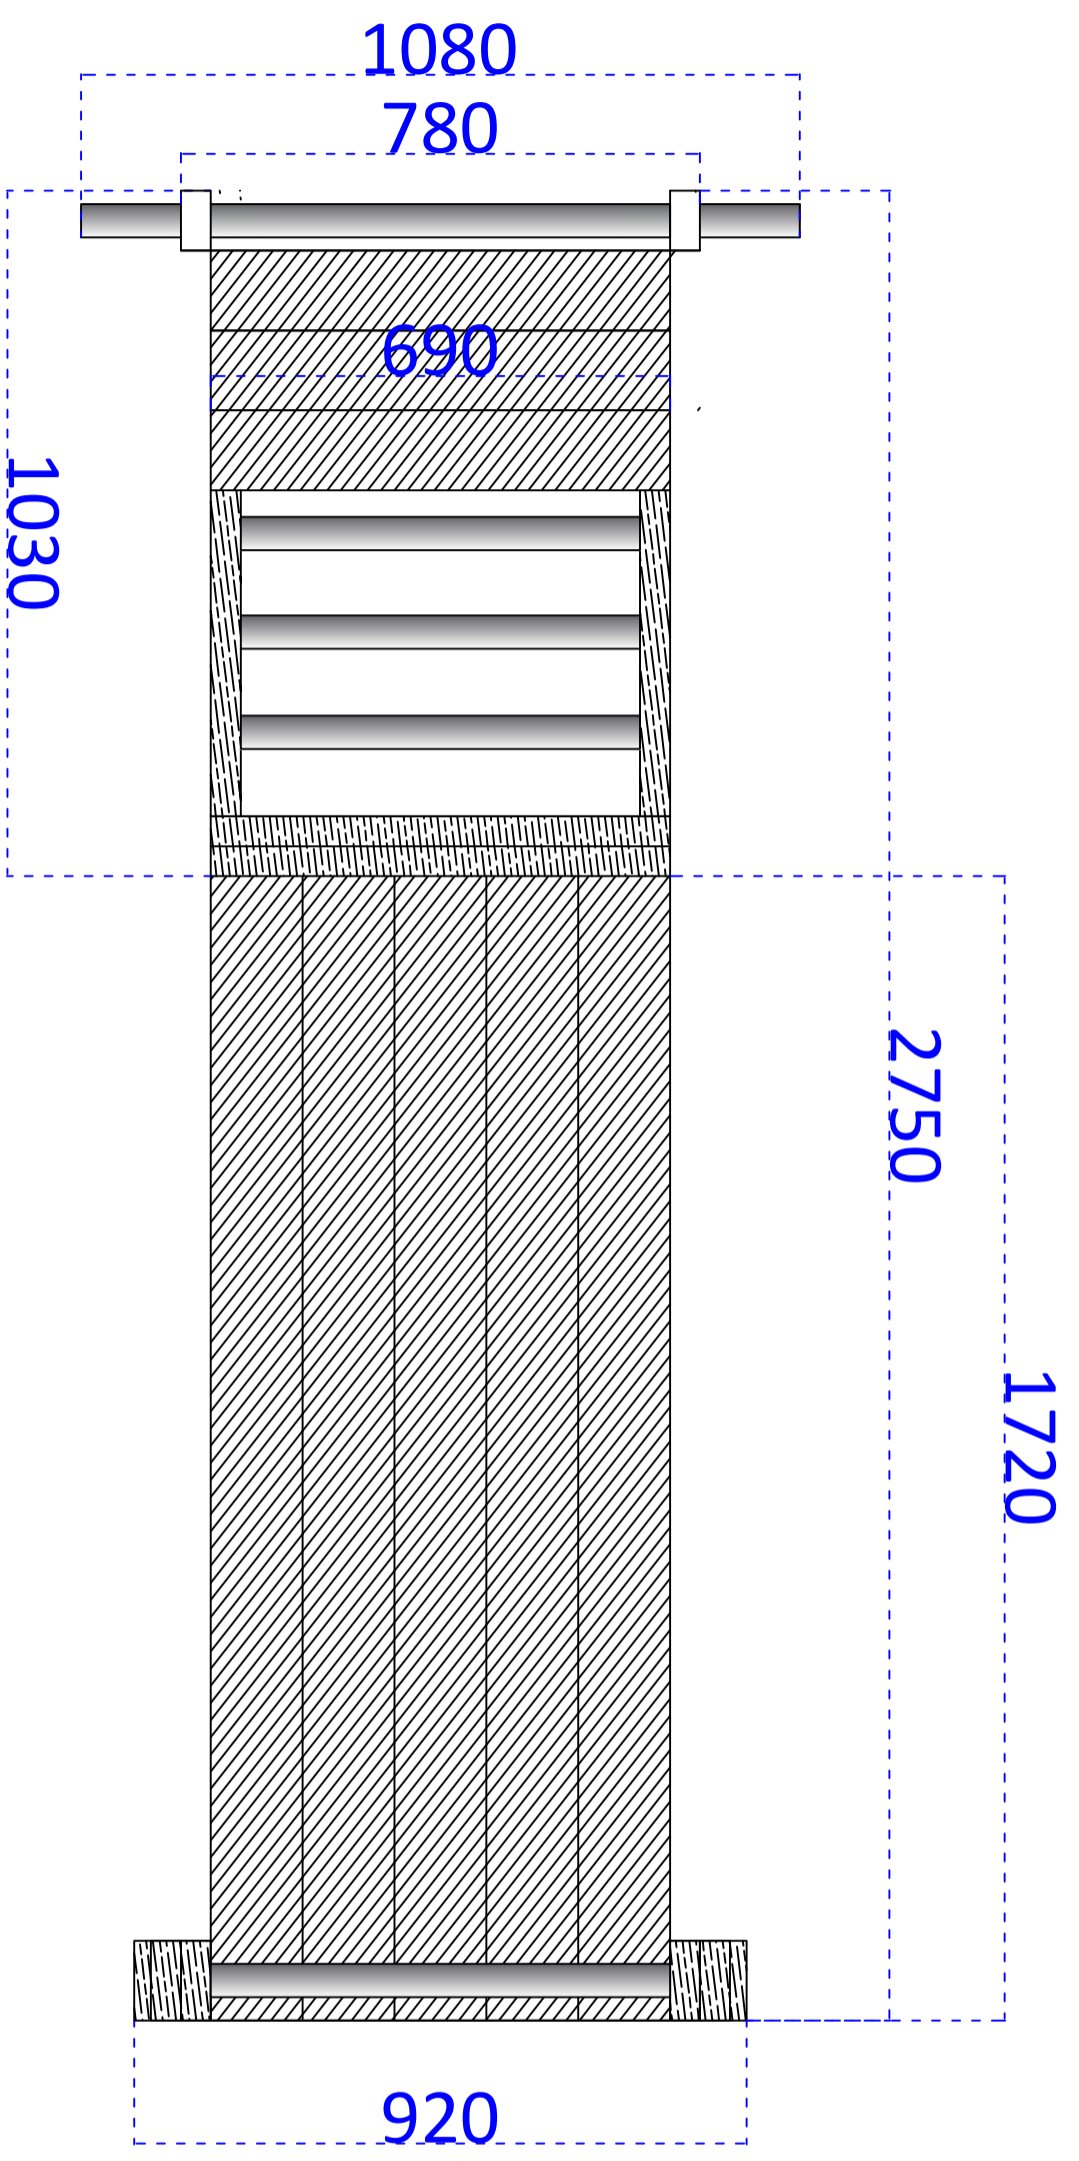

Längd: 2750 mm
Bredd: 920 mm
Höjd: 1130 mm

FILE NAME	FSCM NO	SHEET	SCALE
Material Core wood & Aluminium		###	1:11.3639
DRAWN 2/14/2024		Wooden Fitness Sweden AB	
Drawn by PF		Fitness Core	
APPR:			
ISSUED			
REV		DWG NO	
CONTRACT NO		20200606	