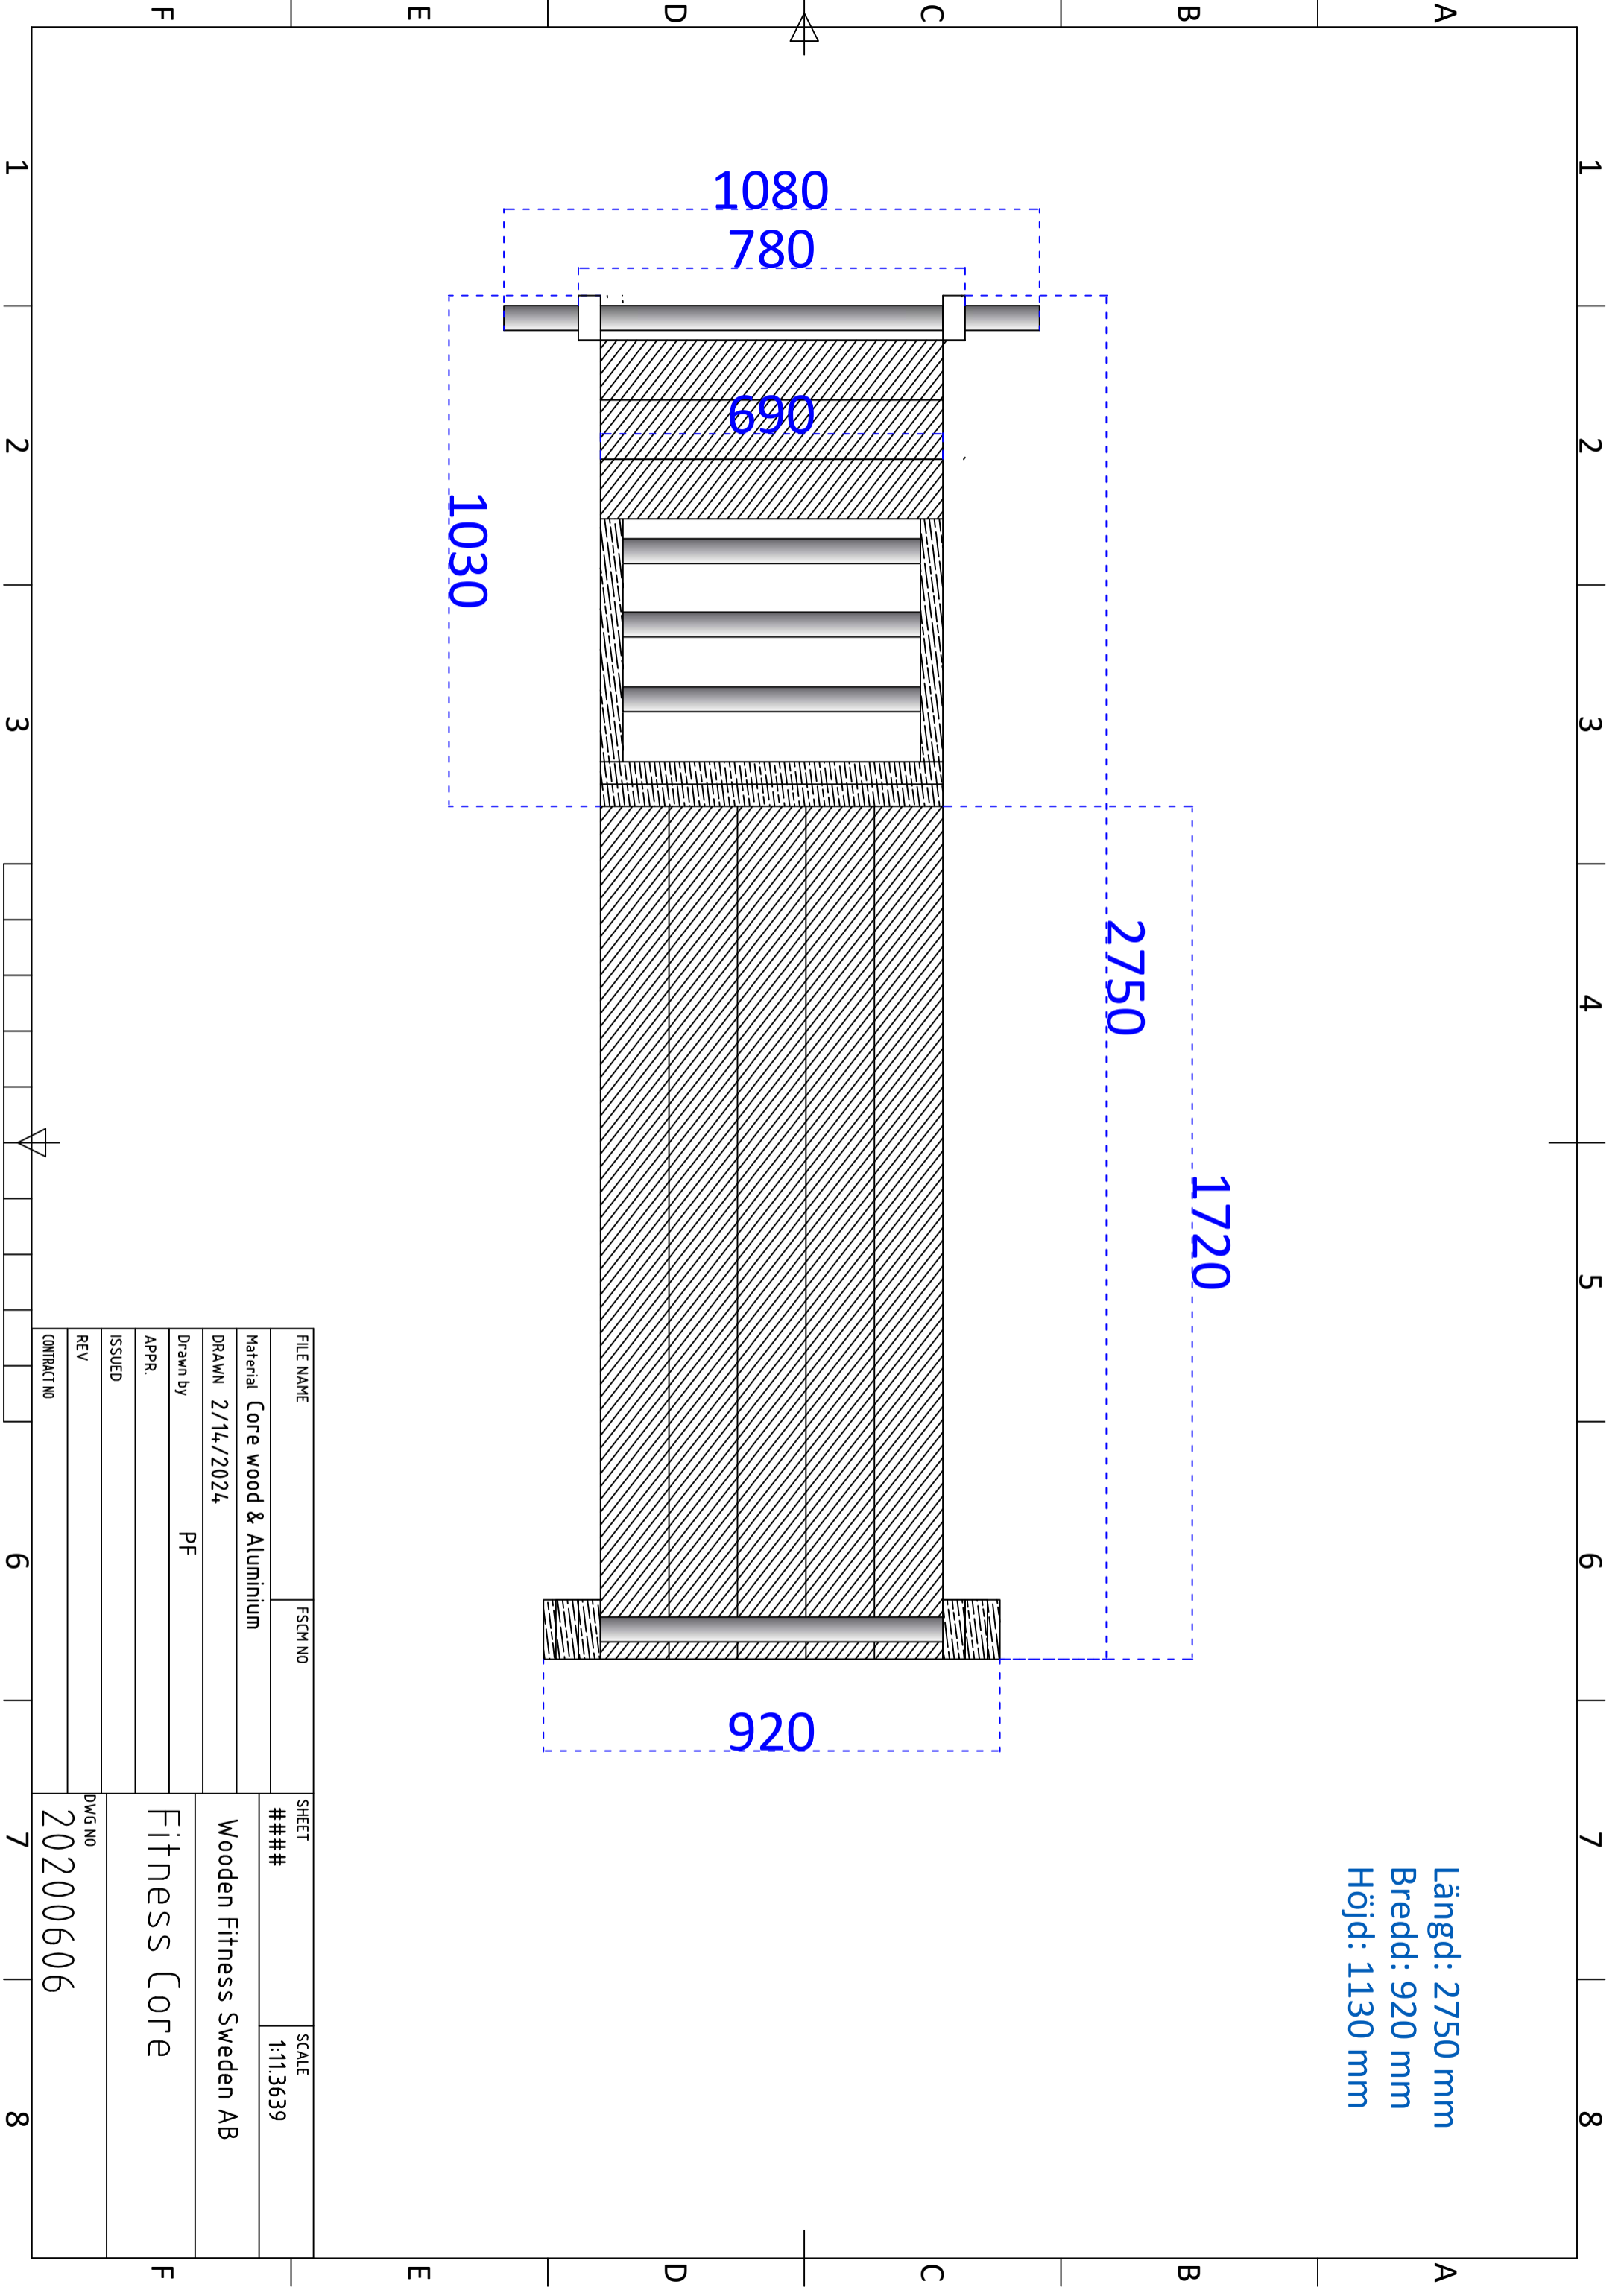

Längd: 2750 mm
Bredd: 920 mm
Höjd: 1130 mm

FILE NAME	FSCM NO	SHEET	SCALE
Material Core wood & Aluminium		###	1:11.3639
DRAWN 2/14/2024		Wooden Fitness Sweden AB	
Drawn by PF		Fitness Core	
APPR:			
ISSUED			
REV		DWG NO	
CONTRACT NO		20200606	