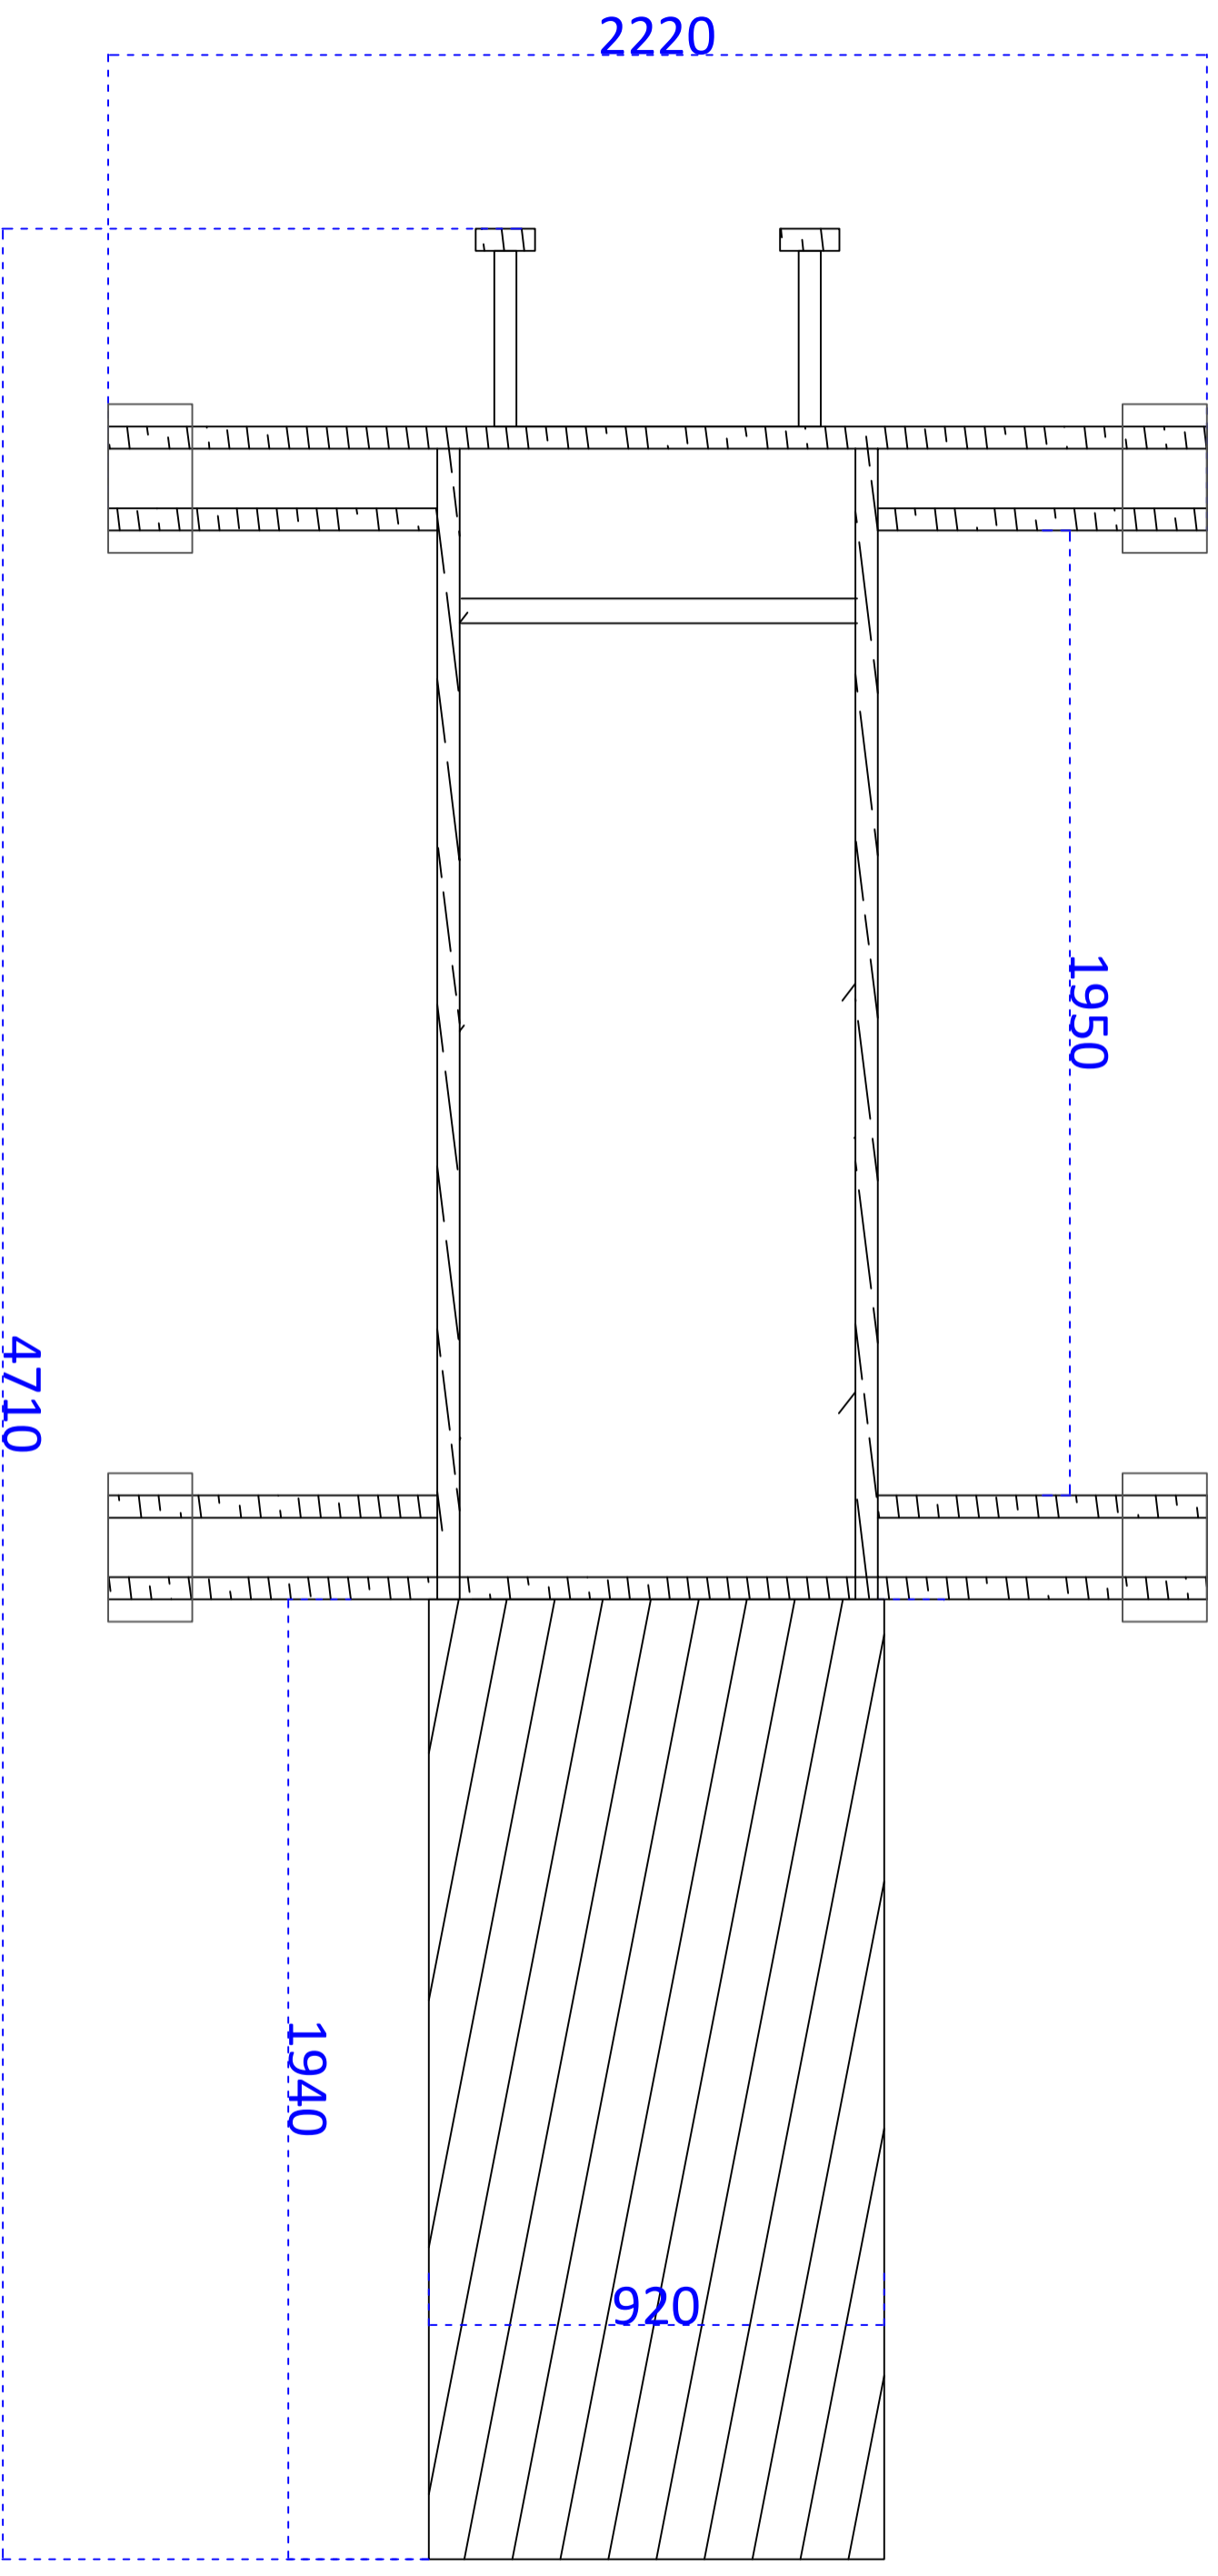

Längd: 4710
Bredd: 2220 mm
Höjd: 2520 mm

FILE NAME	FSCM NO	SHEET	SCALE
Material Core wood & Aluminium		###	1:13.8893
DRAWN 2/14/2024		Wooden Fitness Sweden AB	
Drawn by PF		Kroppskraft Ribb med situps modul	
APPR:			
ISSUED			
REV		DWG NO	
CONTRACT NO		20200608 / 01	