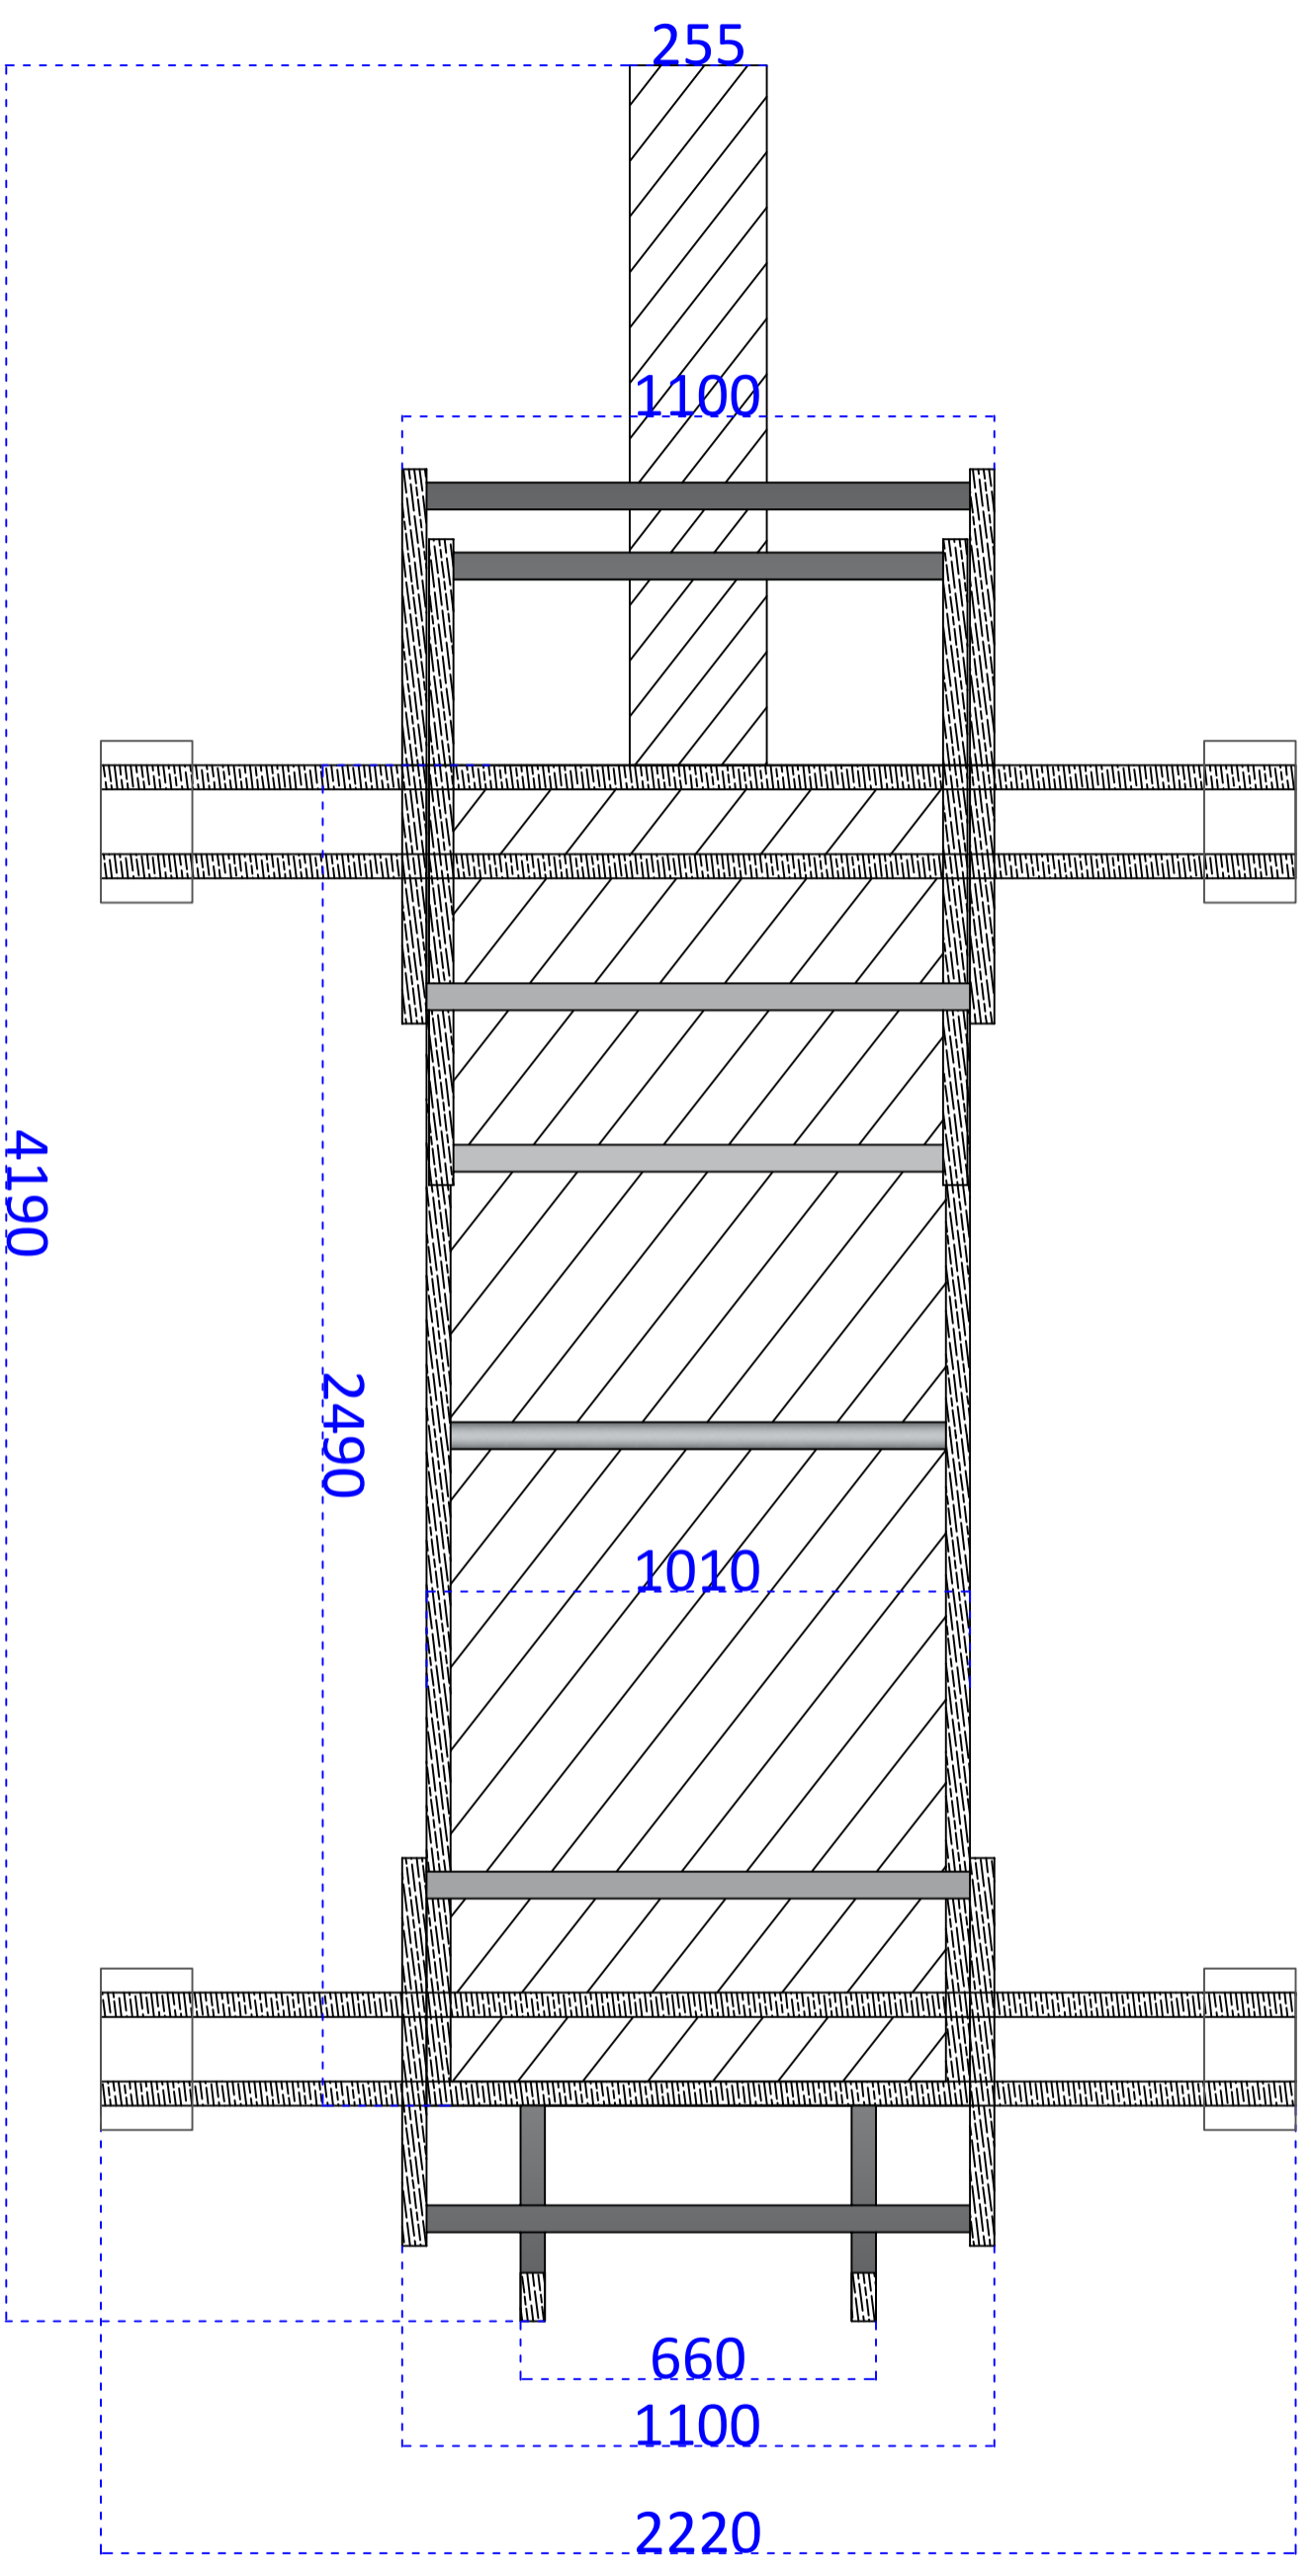

Längd: 3400 (med bänk 4200) mm
Bredd: 2220 mm
Höjd: 2200 mm

FILE NAME	FSCM NO	SHEET	SCALE
Material Core wood & Aluminium		###	1:13.8893
DRAWN 2/14/2024		Wooden Fitness Sweden AB	
Drawn by PF		Multigym	
APPR:			
ISSUED			
REV		DWG NO	
CONTRACT NO		20200601	

A B C D E F
1 2 3 4 5 6 7 8